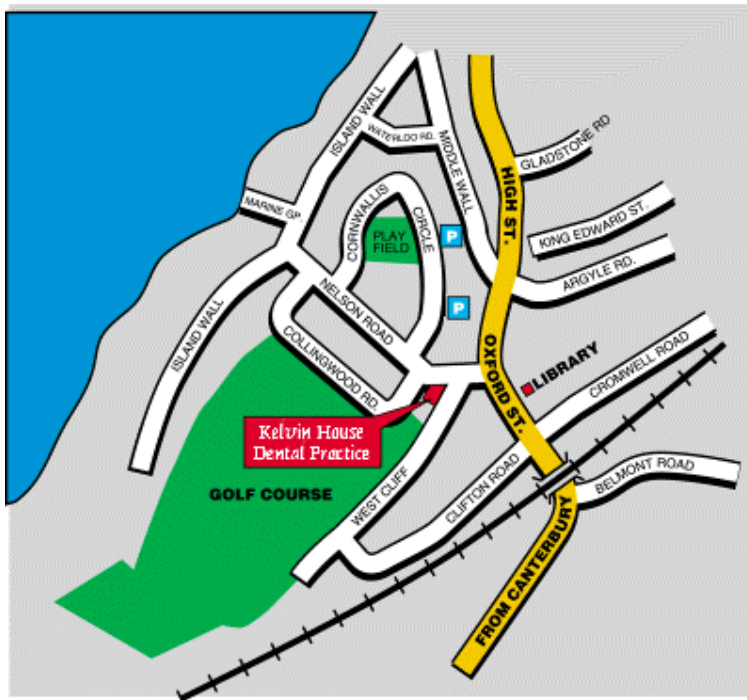

How to find the practice

We are located in the heart of Whitstable, just off the main shopping area. We have parking for patient's cars at the front of the practice; there is also street parking and a nearby car park. We also have three bicycle racks for those people who wish to cycle to the practice.

Directions

From Canterbury (via Blean): go over the new Thanet Way and straight over the Long Reach roundabout, sign posted 'Whitstable'. Descend Borstal Hill and carry on into the centre of town, travelling underneath the railway bridge. At the pedestrian crossing, (which is opposite the Library), turn left into Nelson Road. You will see the practice immediately on your left hand side.

Kelvin House Dental Practice, 2 Nelson Road, Whitstable, Kent CT5 1DP
Telephone: 01227 771323

Appointment date:

Appointment time:

Name of dentist:

Please remember to bring along details of any medications you are currently taking: